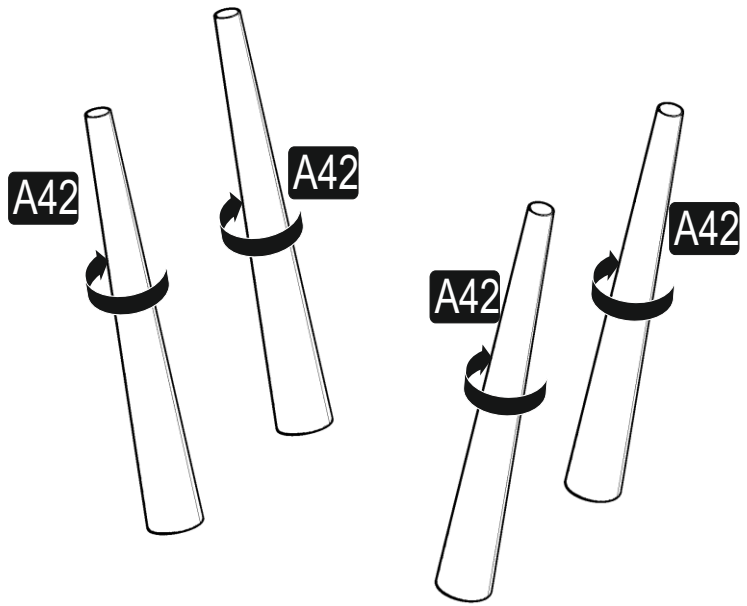

ATTENTION !!

Minifix is the main connection material used in products. Before starting assembly, please check the drawings below.

ACCESSORY LIST

MIKA

A23  Minifix M8 8x34 4x	A22  Minifix G18 15x14 4x	A04  KVLY 8x30 4x	A17  4x50 4x	A18  4x25 16x
A42  AHŞP AYK 4x	A41  AHŞP AYK APRT 4x	A06  MINİFİX TAPA 1.RENK 4x	A06  YAPIŞKAN TAPA 1.RENK 4x	0x
0x	0x	0x	0x	0x

GENERAL VIEW

1

2

3

4